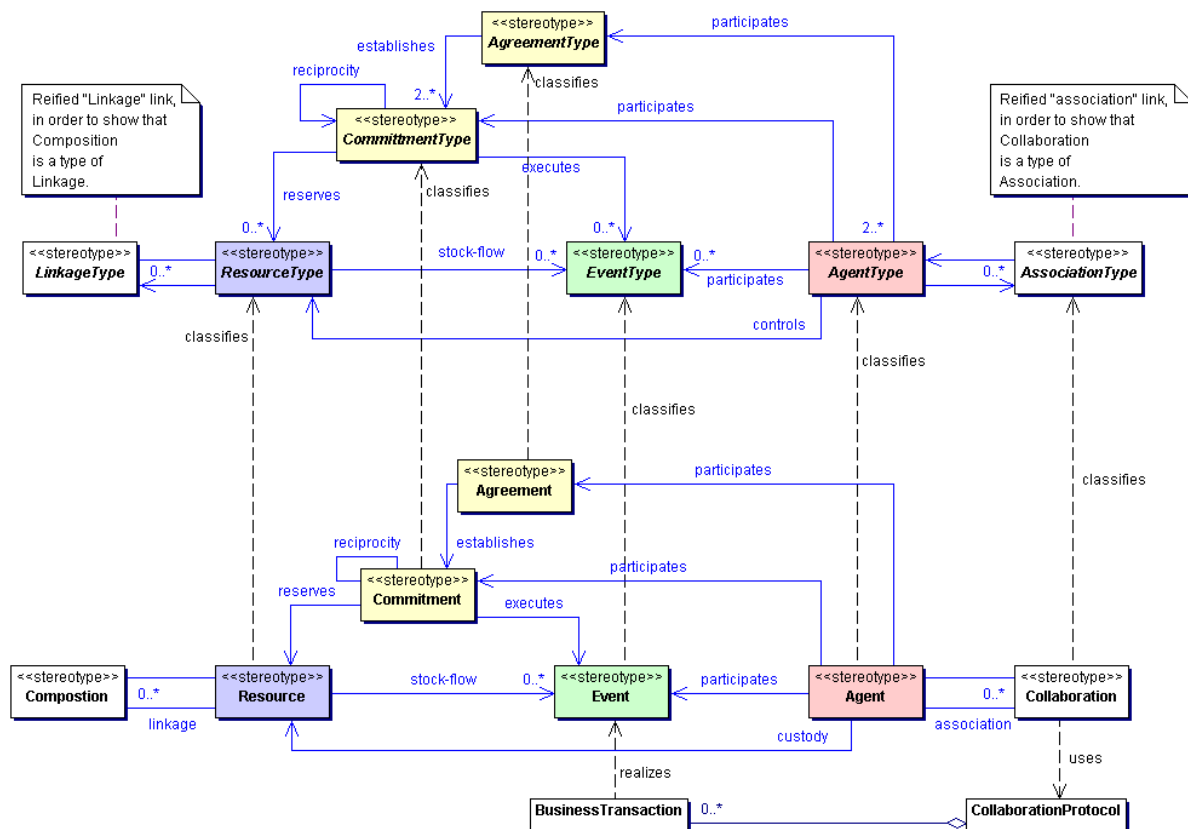

E-Commerce Integration Meta-Framework – Technical Specification (ECIMF-TS)

CEN/ISSS/WS-EC/ECIMF

Draft, version 0.3
November 28, 2001

NOTE: this document is just a placeholder for now. Please contribute the material to be contained here!

1. Purpose and scope

2. ECIML Notation

2.1. Business Context diagrams

2.2. Process mediation diagrams

2

4

2.3. Semantic translation diagrams

Semantic Translation meta-model

6

2.4. Syntax mapping diagrams

8

3. XML Production Rules

10

3.1. Business Context schema

12

3.2. Process mediation schema

14

3.3. Semantic translation schema

16

3.4. Syntax mapping schema

3.5. MANIFEST Schema

4. Example

16

4.1. ECIMF Model